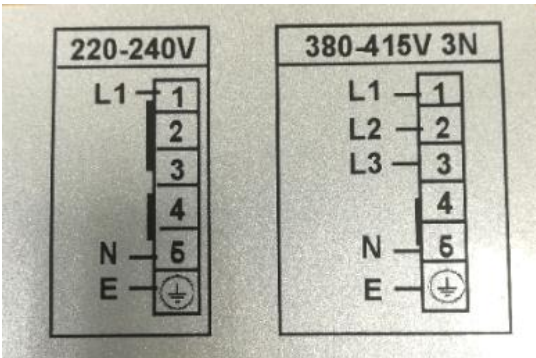

Electrical connection
 Cod. HP3-45TX, HP3-60TX, HPV3-45TX, HPV3-60TX

Accessory: 2 bridges

Screwless connections